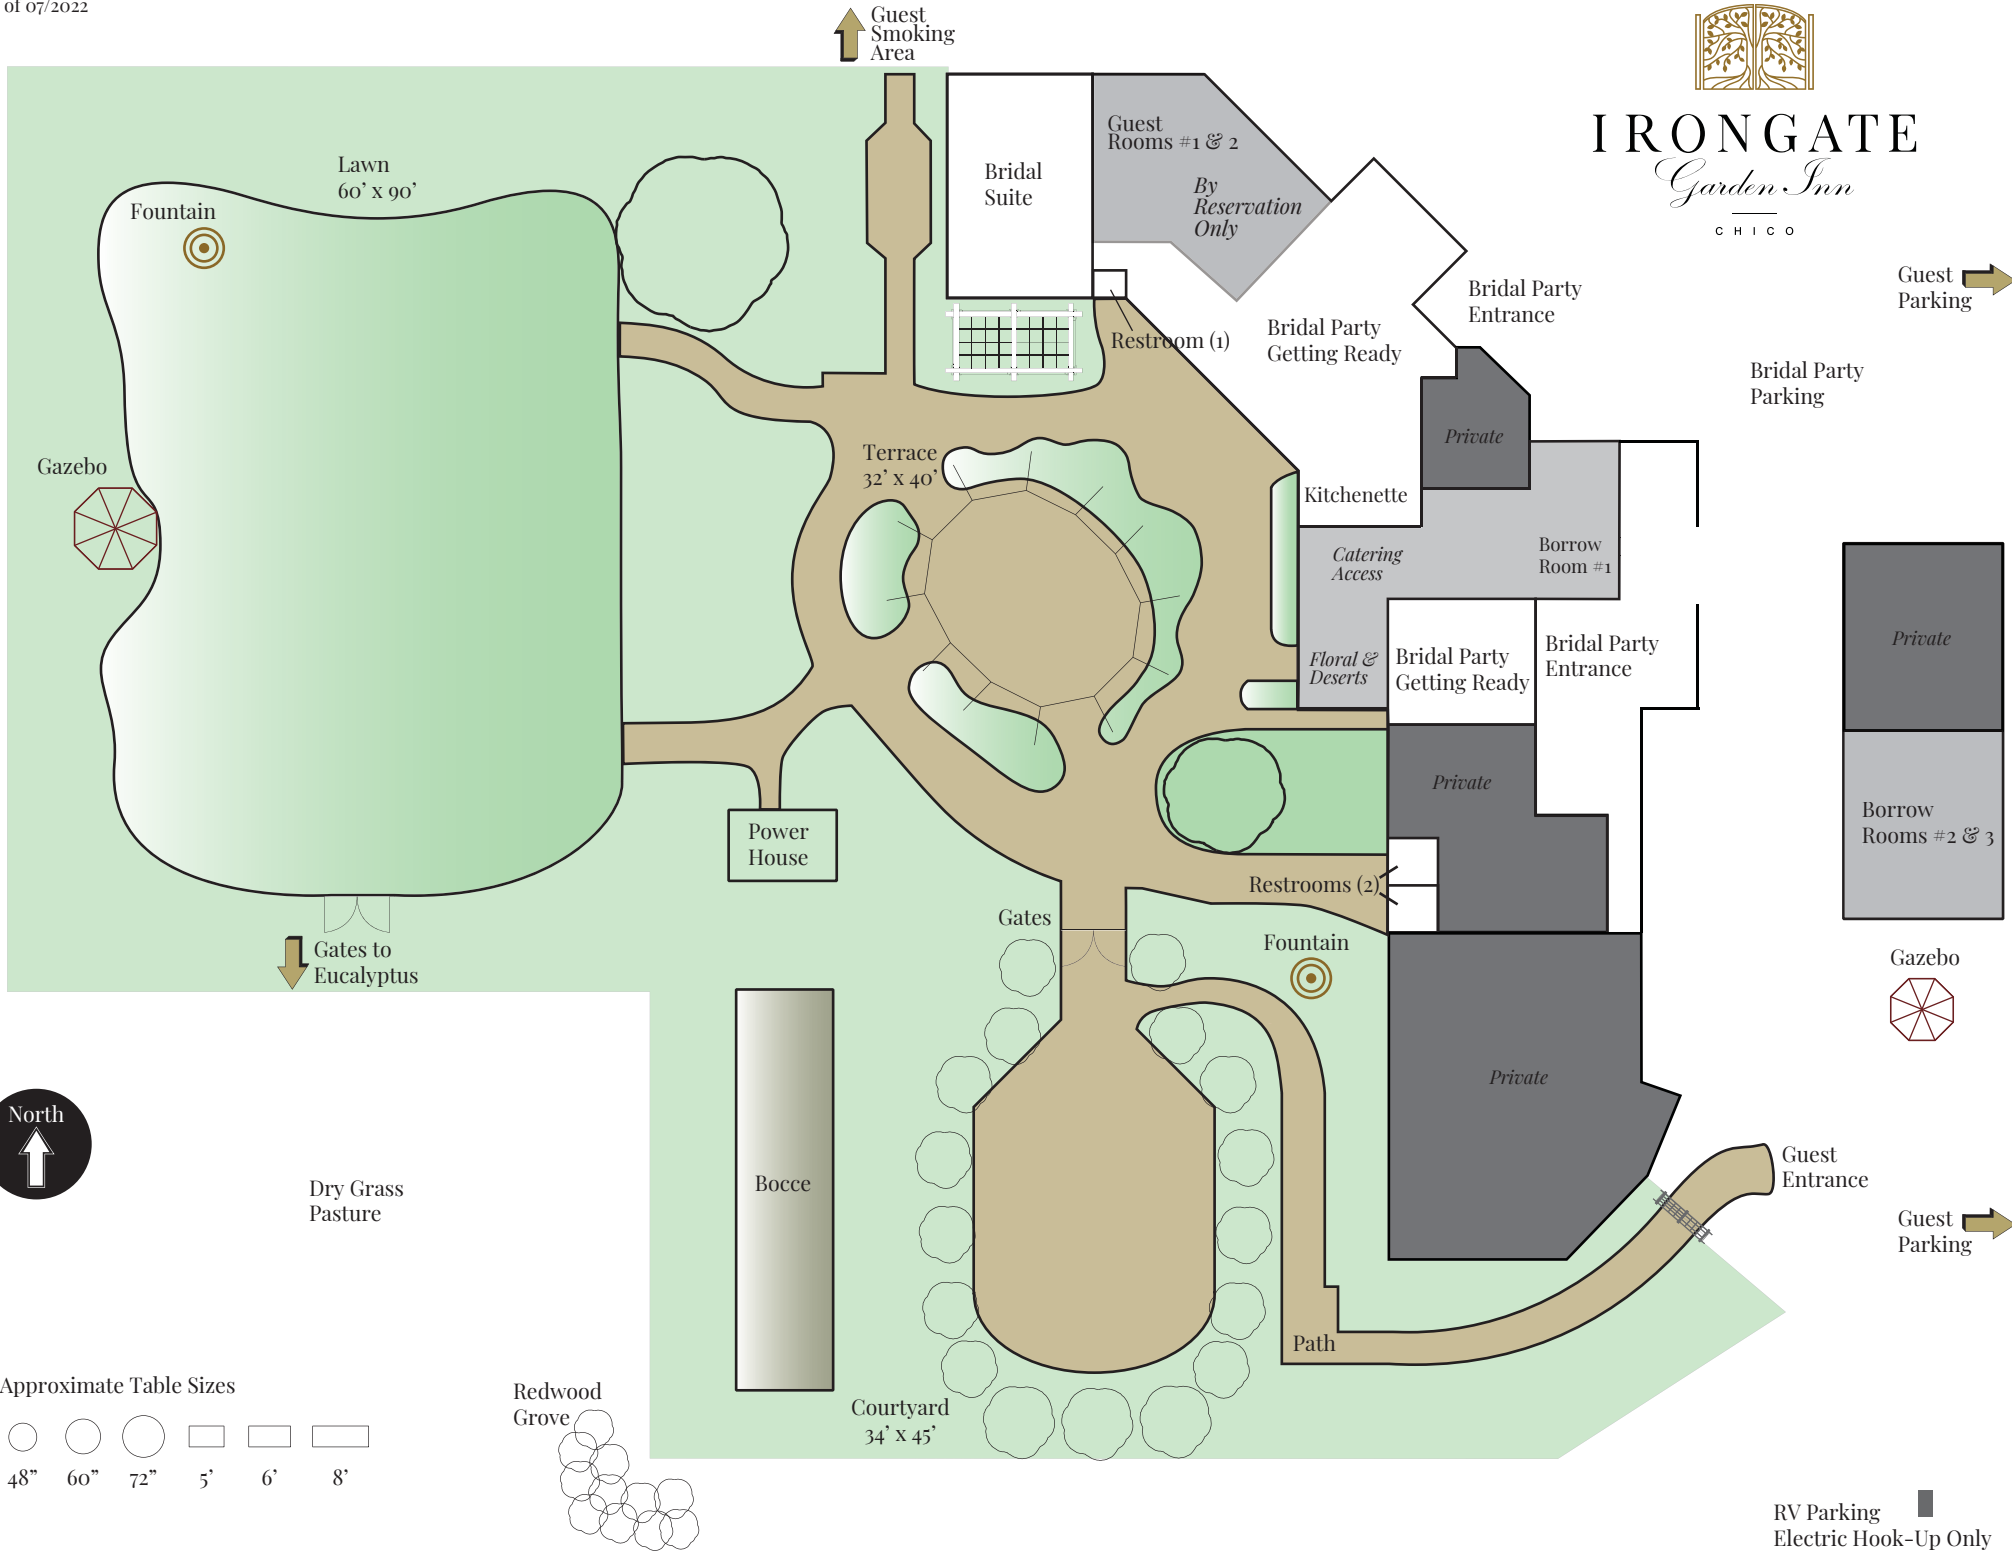

IRONGATE Garden Inn CHICO

RV Parking
Electric Hook-Up Only